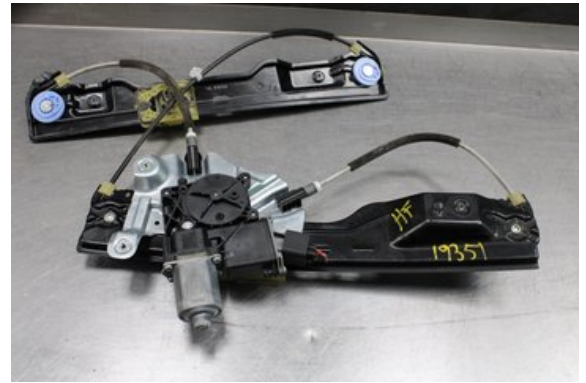

### Part - Window lifter electric complete

Stock no.:	Position:	Quality:	Fits fr./to m.y
W603707		A	-
New code:	Manufacturer:	Manufacturer no.:	Original no.:
-	-	-	-
Description:			
H.Fram Testad OK H.Fram			