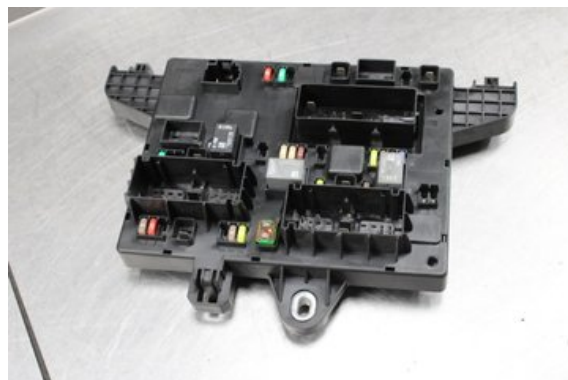

Stock no.:

W603695

Pris saknas

Shipping price / Shipping time:

- / 1-3 days

Vimmerby Bildemontering AB

Källenas 110

59872 Södra Vi

Tel.: 0492-20028

Fax: 0492-20720

www.vimmerbybildemontering.se

Part - Fuse box / Electricity central

Stock no.:	Position:	Quality:	Fits fr./to m.y
W603695	-	A	-
New code:	Manufacturer:	Manufacturer no.:	Original no.:
-	-	13302301	365927271

Description:

Vi kan koda om, Ring oss

Vehicle - Opel Astra

Chassi no.:	Model year:	Milage:	Fuel:
W0LPF6EF8BG160942	2011	15.092	Diesel
Colour:	Colour code:	Interior:	Interior code:
RÖD	-	-	-
Gearbox:	Gearbox no.:	Gearbox ratio:	Group code:
6vxl	-	-	-
Engine:	Engine code:	Manufacturing date:	Registration date:
1.7CDTi/A17DTR	-	201106	2011-07-14

Description:

1.7CDTI KOMBI-SEDAN 125HK 1.7CDTI/A17DTR 6VXL 5DR C

Direct link: <http://www.bildelsbasen.se/141-W603695.html>