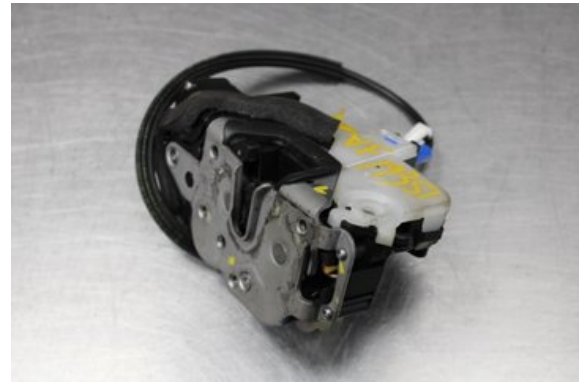

Tel.: 0492-20028

Fax: 0492-20720

www.vimmerbybildemontering.se

Part - Lock case Door lock

Stock no.:	Position:	Quality:	Fits fr./to m.y
W603680		A	-
New code:	Manufacturer:	Manufacturer no.:	Original no.:
-	-	-	13577983
Description:			
V.fram Testad OK V.fram			

Vehicle - Opel Astra

Chassi no.:	Model year:	Milage:	Fuel:
W0LPF6EF8BG160942	2011	15.092	Diesel
Colour:	Colour code:	Interior:	Interior code:
RÖD	-	-	-
Gearbox:	Gearbox no.:	Gearbox ratio:	Group code:
6vxl	-	-	-
Engine:	Engine code:	Manufacturing date:	Registration date:
1.7CDTi/A17DTR	-	201106	2011-07-14
Description:			
1.7CDTI KOMBI-SEDAN 125HK 1.7CDTI/A17DTR 6VXL 5DR C			