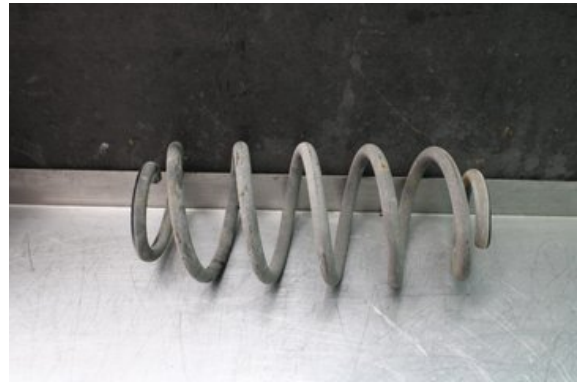

Tel.: 0492-20028

Fax: 0492-20720

www.vimmerbybildemontering.se

Part - Suspension

Stock no.:	Position:	Quality:	Fits fr./to m.y
W603643	Rear	A	-
New code:	Manufacturer:	Manufacturer no.:	Original no.:
-	-	-	-
Description:	-		

Vehicle - Toyota Urban Cruiser

Chassi no.:	Model year:	Milage:	Fuel:
JTKKH16410J012159	2010	11.152	Bensin
Colour:	Colour code:	Interior:	Interior code:
SVART	-	-	-
Gearbox:	Gearbox no.:	Gearbox ratio:	Group code:
6vxl	-	-	-
Engine:	Engine code:	Manufacturing date:	Registration date:
1.33i/1NRFE	-	200911	2010-01-25
Description:	1.33I VVTI CC 102HK 1.33I/1NRFE 6VXL 5DR CC BENSIN		