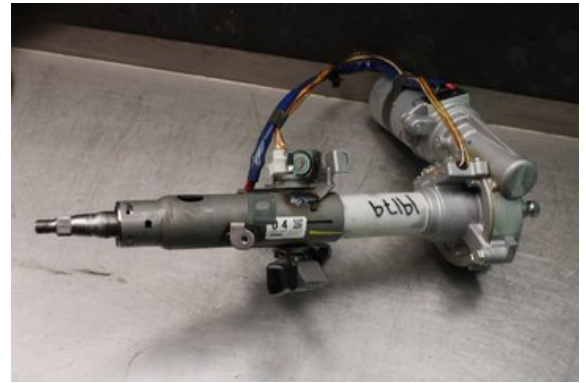

Tel.: 0492-20028

Fax: 0492-20720

www.vimmerbybildemontering.se

Part - Steering wheel axle aggregate

Stock no.:	Position:	Quality:	Fits fr./to m.y
W603637		A	-
New code:	Manufacturer:	Manufacturer no.:	Original no.:
-	-	4225052500	JJ00100152
Description:			
Testad OK			

Vehicle - Toyota Urban Cruiser

Chassi no.:	Model year:	Milage:	Fuel:
JTKKH16410J012159	2010	11.152	Bensin
Colour:	Colour code:	Interior:	Interior code:
SVART	-	-	-
Gearbox:	Gearbox no.:	Gearbox ratio:	Group code:
6vxl	-	-	-
Engine:	Engine code:	Manufacturing date:	Registration date:
1.33i/1NRFE	-	200911	2010-01-25
Description:			
1.33I VVTI CC 102HK 1.33I/1NRFE 6VXL 5DR CC BENSIN			