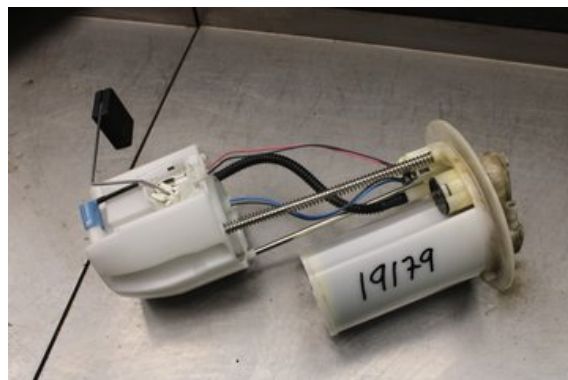

Stock no.:

W603626

Pris saknas

Shipping price / Shipping time:

- / 1-3 days

Vimmerby Bildemontering AB

Källenas 110

59872 Södra Vi

Tel.: 0492-20028

Fax: 0492-20720

www.vimmerbybildemontering.se

Part - Fuel pump electric

| | | | |
|--------------|---------------|-------------------|-----------------|
| Stock no.: | Position: | Quality: | Fits fr./to m.y |
| W603626 | | A | - |
| New code: | Manufacturer: | Manufacturer no.: | Original no.: |
| - | - | - | - |
| Description: | | | |
| Testad OK | | | |

Vehicle - Toyota Urban Cruiser

| | | | |
|--|--------------|---------------------|--------------------|
| Chassi no.: | Model year: | Milage: | Fuel: |
| JTKKH16410J012159 | 2010 | 11.152 | Bensin |
| Colour: | Colour code: | Interior: | Interior code: |
| SVART | - | - | - |
| Gearbox: | Gearbox no.: | Gearbox ratio: | Group code: |
| 6vxl | - | - | - |
| Engine: | Engine code: | Manufacturing date: | Registration date: |
| 1.33i/1NRFE | - | 200911 | 2010-01-25 |
| Description: | | | |
| 1.33I VVTI CC 102HK 1.33I/1NRFE 6VXL 5DR CC BENSIN | | | |