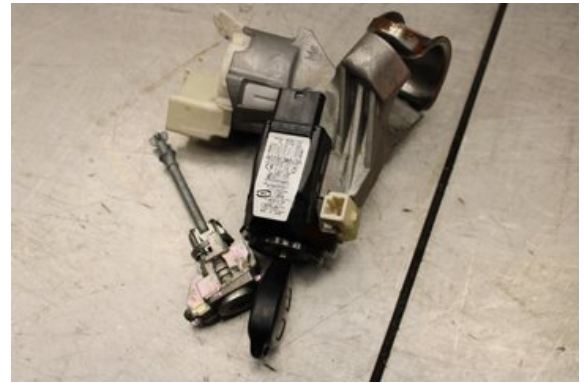

Tel.: 0492-20028

Fax: 0492-20720

www.vimmerbybildemontering.se

Part - Steering wheel lock / Ignition lock

Stock no.:	Position:	Quality:	Fits fr./to m.y
W603625		A	-
New code:	Manufacturer:	Manufacturer no.:	Original no.:
-	-	-	8978371021
Description:			
Testad OK			

Vehicle - Toyota Urban Cruiser

Chassi no.:	Model year:	Milage:	Fuel:
JTKKH16410J012159	2010	11.152	Bensin
Colour:	Colour code:	Interior:	Interior code:
SVART	-	-	-
Gearbox:	Gearbox no.:	Gearbox ratio:	Group code:
6vxl	-	-	-
Engine:	Engine code:	Manufacturing date:	Registration date:
1.33i/1NRFE	-	200911	2010-01-25
Description:			
1.33I VVTI CC 102HK 1.33I/1NRFE 6VXL 5DR CC BENSIN			