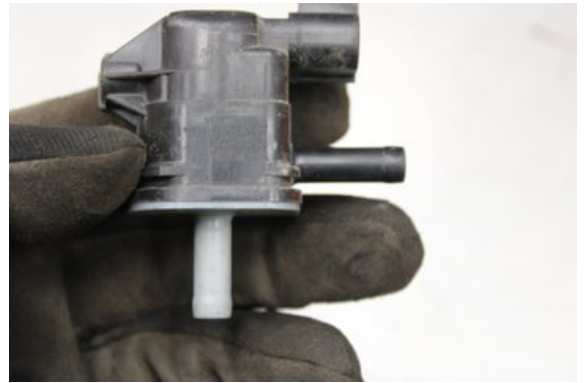

### Part - Vacuum valve

Stock no.:	Position:	Quality:	Fits fr./to m.y
W603622		A	-
New code:	Manufacturer:	Manufacturer no.:	Original no.:
-	-	1362007060	9091012205
Description:			
Testad OK			