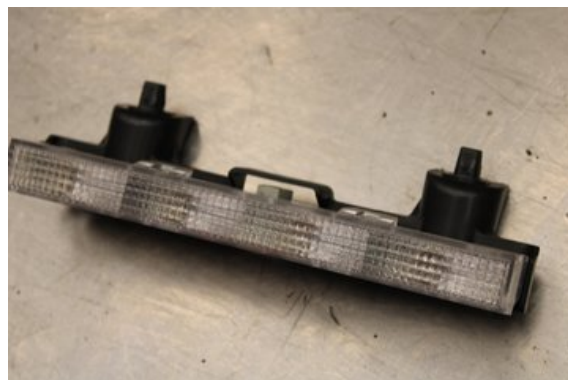

Stock no.:

W603621

Pris saknas

Shipping price / Shipping time:

- / 1-3 days

Vimmerby Bildemontering AB

Källenas 110

59872 Södra Vi

Tel.: 0492-20028

Fax: 0492-20720

www.vimmerbybildemontering.se

Part - Brake light rear window

Stock no.:	Position:	Quality:	Fits fr./to m.y
W603621		A	-
New code:	Manufacturer:	Manufacturer no.:	Original no.:
	-	-	-
Description:			
Testad OK!			

Vehicle - Toyota Urban Cruiser

Chassi no.:	Model year:	Milage:	Fuel:
JTKKH16410J012159	2010	11.152	Bensin
Colour:	Colour code:	Interior:	Interior code:
SVART	-	-	-
Gearbox:	Gearbox no.:	Gearbox ratio:	Group code:
6vxl	-	-	-
Engine:	Engine code:	Manufacturing date:	Registration date:
1.33i/1NRFE	-	200911	2010-01-25
Description:			
1.33I VVTI CC 102HK 1.33I/1NRFE 6VXL 5DR CC BENSIN			