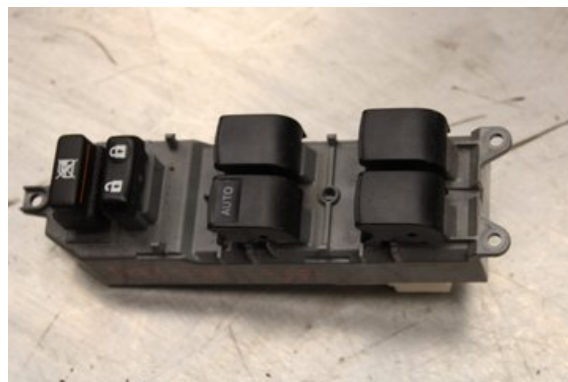

Stock no.:

W603609

Pris saknas

Shipping price / Shipping time:

- / 1-3 days

Vimmerby Bildemontering AB

Källenas 110

59872 Södra Vi

Tel.: 0492-20028

Fax: 0492-20720

www.vimmerbybildemontering.se

Part - Electric lift Switches

| | | | |
|--------------|---------------|-------------------|-----------------|
| Stock no.: | Position: | Quality: | Fits fr./to m.y |
| W603609 | | A | - |
| New code: | Manufacturer: | Manufacturer no.: | Original no.: |
| - | - | - | - |
| Description: | | | |
| Testad OK | | | |

Vehicle - Toyota Urban Cruiser

| | | | |
|--|--------------|---------------------|--------------------|
| Chassi no.: | Model year: | Milage: | Fuel: |
| JTKKH16410J012159 | 2010 | 11.152 | Bensin |
| Colour: | Colour code: | Interior: | Interior code: |
| SVART | - | - | - |
| Gearbox: | Gearbox no.: | Gearbox ratio: | Group code: |
| 6vxl | - | - | - |
| Engine: | Engine code: | Manufacturing date: | Registration date: |
| 1.33i/1NRFE | - | 200911 | 2010-01-25 |
| Description: | | | |
| 1.33I VVTI CC 102HK 1.33I/1NRFE 6VXL 5DR CC BENSIN | | | |