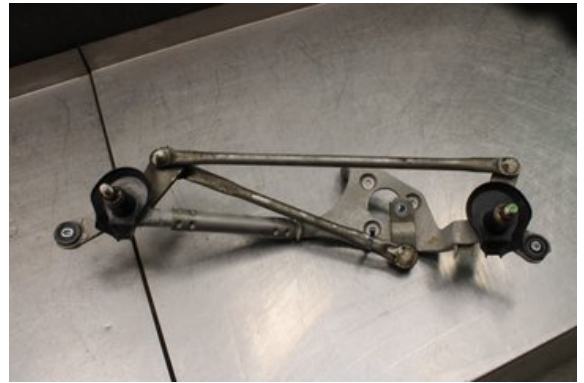

### Part - Windshield Wiper mechanism

Stock no.:	Position:	Quality:	Fits fr./to m.y
W603589		A	-
New code:	Manufacturer:	Manufacturer no.:	Original no.:
-	-	-	-
Description:			
Testad OK			