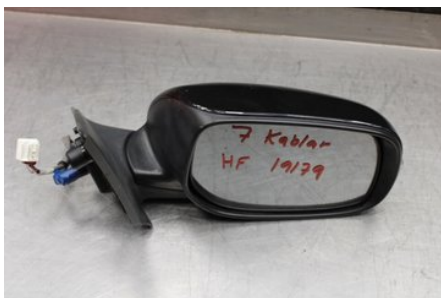

Tel.: 0492-20028

Fax: 0492-20720

www.vimmerbybildemontering.se

Part - Rearview mirror electric

Stock no.:	Position:	Quality:	Fits fr./to m.y
W603573	Right	A	-
New code:	Manufacturer:	Manufacturer no.:	Original no.:
-	-	-	-
Description:			
7 Kablar Testad OK 7 Kablar			

Vehicle - Toyota Urban Cruiser

Chassi no.:	Model year:	Milage:	Fuel:
JTKKH16410J012159	2010	11.152	Bensin
Colour:	Colour code:	Interior:	Interior code:
SVART	-	-	-
Gearbox:	Gearbox no.:	Gearbox ratio:	Group code:
6vxl	-	-	-
Engine:	Engine code:	Manufacturing date:	Registration date:
1.33i/1NRFE	-	200911	2010-01-25
Description:			
1.33I VVTI CC 102HK 1.33I/1NRFE 6VXL 5DR CC BENSIN			