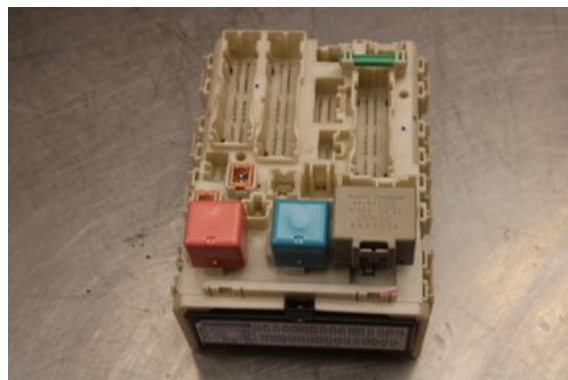

### Part - Fuse box / Electricity central

Stock no.:	Position:	Quality:	Fits fr./to m.y
W603556		A	-
New code:	Manufacturer:	Manufacturer no.:	Original no.:
-	-	-	8273052F20
Description:			
Testad OK			

### Vehicle - Toyota Urban Cruiser

Chassi no.:	Model year:	Milage:	Fuel:
JTKKH16410J012159	2010	11.152	Bensin
Colour:	Colour code:	Interior:	Interior code:
SVART	-	-	-
Gearbox:	Gearbox no.:	Gearbox ratio:	Group code:
6vxl	-	-	-
Engine:	Engine code:	Manufacturing date:	Registration date:
1.33i/1NRFE	-	200911	2010-01-25
Description:			
1.33I VVTI CC 102HK 1.33I/1NRFE 6VXL 5DR CC BENSIN			