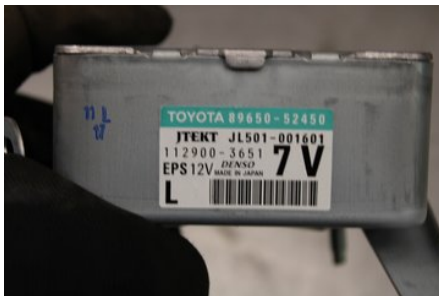

Tel.: 0492-20028

Fax: 0492-20720

www.vimmerbybildemontering.se

Part - Power steering Control unit

Stock no.:	Position:	Quality:	Fits fr./to m.y
W603554		A	-
New code:	Manufacturer:	Manufacturer no.:	Original no.:
-	-	1129003651	8965052450
Description:			
Testad OK			

Vehicle - Toyota Urban Cruiser

Chassi no.:	Model year:	Milage:	Fuel:
JTKKH16410J012159	2010	11.152	Bensin
Colour:	Colour code:	Interior:	Interior code:
SVART	-	-	-
Gearbox:	Gearbox no.:	Gearbox ratio:	Group code:
6vxl	-	-	-
Engine:	Engine code:	Manufacturing date:	Registration date:
1.33i/1NRFE	-	200911	2010-01-25
Description:			
1.33I VVTI CC 102HK 1.33I/1NRFE 6VXL 5DR CC BENSIN			