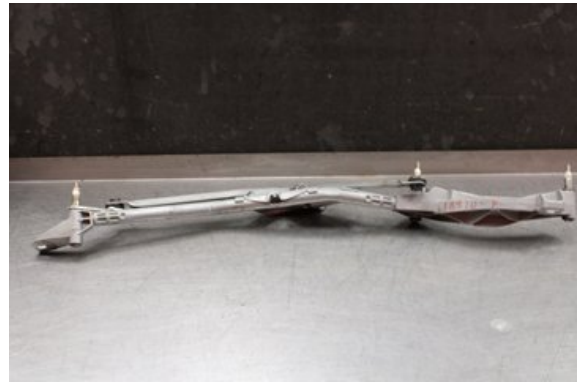

Stock no.:

W603298

Pris saknas

Shipping price / Shipping time:

- / 1-3 days

Vimmerby Bildemontering AB

Källenas 110

59872 Södra Vi

Tel.: 0492-20028

Fax: 0492-20720

www.vimmerbybildemontering.se

Part - Windshield Wiper mechanism

Stock no.:	Position:	Quality:	Fits fr./to m.y
W603298		A	-
New code:	Manufacturer:	Manufacturer no.:	Original no.:
-	-	-	2118200142Q05
Description:			
Testad Ok			