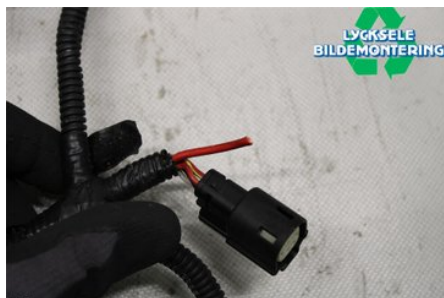

Tel.: 0950-12140

Fax: 0950-14928

www.lyckselebildemontering.se

Part - Actuator loom

Stock no.:	Position:	Quality:	Fits fr./to m.y
W488824		A Klipp kabel till startrelä	-
New code:	Manufacturer:	Manufacturer no.:	Original no.:
	-	-	515178366
Description: Gen4 Chassie, Elstart			

Vehicle - Ski-Doo Snöskoter

Chassi no.:	Model year:	Milage:	Fuel:
2BPSVHJH2JV000240	2018	328	-
Colour:	Colour code:	Interior:	Interior code:
-	-	-	-
Gearbox:	Gearbox no.:	Gearbox ratio:	Group code:
-	-	-	-
Engine:	Engine code:	Manufacturing date:	Registration date:
-	-		20170711
Description: FREERIDE 154 850 S-38			