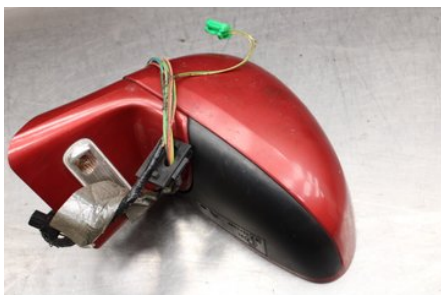

Vehicle - Citroen C4

Chassi no.:	Model year:	Milage:	Fuel:
VF7LCNFUL74764626	2008	17.897	Etanol, E85

Colour:	Colour code:	Interior:	Interior code:
RÖD	-	-	-

Gearbox:	Gearbox no.:	Gearbox ratio:	Group code:
5vxl	-	-	-

Engine:	Engine code:	Manufacturing date:	Registration date:
1.6i/NFU	-	200711	2007-11-15

Description:

1.6I BIOFLEX CC 109HK 1.6I/NFU 5VXL 5DR CC ETANOL E