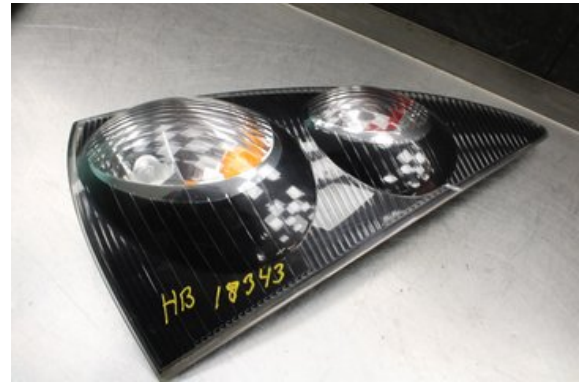

Tel.: 0492-20028

Fax: 0492-20720

www.vimmerbybildemontering.se

Part - Tail light

Stock no.:	Position:	Quality:	Fits fr./to m.y
W599853	Right	A	-
New code:	Manufacturer:	Manufacturer no.:	Original no.:
-	-	-	-
Description:			
Testad OK			

Vehicle - Citroen C1

Chassi no.:	Model year:	Milage:	Fuel:
VF7PNCFAC89425223	2010	-	Bensin
Colour:	Colour code:	Interior:	Interior code:
SILVER	-	-	-
Gearbox:	Gearbox no.:	Gearbox ratio:	Group code:
AUTOMAT	-	-	-
Engine:	Engine code:	Manufacturing date:	Registration date:
1.0i/CFA	-	201002	2010-02-15
Description:			
1.0I KOMBI-SEDAN 68HK 1.0I/CFA AUTOMAT 5DR CC BENSI			