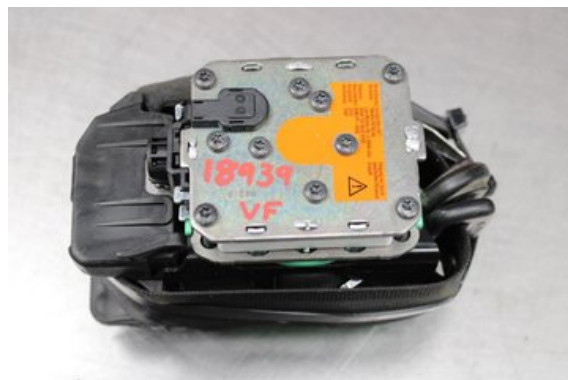

Stock no.:

W599751

625 SEK

Shipping price / Shipping time:

- / 1-3 days

Vimmerby Bildemontering AB

Källenas 110

59872 Södra Vi

Tel.: 0492-20028

Fax: 0492-20720

www.vimmerbybildemontering.se

Part - Seat belt

Stock no.:	Position:	Quality:	Fits fr./to m.y
W599751	Left front	A	-
New code:	Manufacturer:	Manufacturer no.:	Original no.:
-	-	-	8K1857705J
Description:			
Testad OK			

Vehicle - Audi A4, S4

Chassi no.:	Model year:	Milage:	Fuel:
WAUZZZ8K2BA024902	2011	24.837	Diesel
Colour:	Colour code:	Interior:	Interior code:
VIT	-	-	-
Gearbox:	Gearbox no.:	Gearbox ratio:	Group code:
6vxl	-	-	-
Engine:	Engine code:	Manufacturing date:	Registration date:
2.0TDi/CAGA	-	201007	2010-07-20
Description:			
2.0TDI QUATTRO AVANT 143HK 2.0TDI/CAGA 6VXL 5DR CBI			