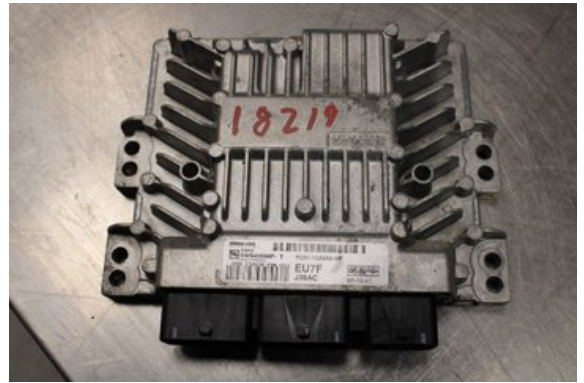

Stock no.:

W599578

4.000 SEK

Shipping price / Shipping time:

- / 1-3 days

Vimmerby Bildemontering AB

Källnäs 110

59872 Södra Vi

Tel.: 0492-20028

Fax: 0492-20720

www.vimmerbybildemontering.se

Part - Injection Control unit

Stock no.:	Position:	Quality:	Fits fr./to m.y
W599578		A	-
New code:	Manufacturer:	Manufacturer no.:	Original no.:
-	-	5WS40596FT	7G9112A650VF
Description:			
Vi kan koda om, Ring oss			

Vehicle - Ford Mondeo

Chassi no.:	Model year:	Milage:	Fuel:
WF0GXXGBBG7U35530	2008	24.138	Diesel
Colour:	Colour code:	Interior:	Interior code:
GRÅ	-	-	-
Gearbox:	Gearbox no.:	Gearbox ratio:	Group code:
AUTOMAT/AWF21	-	-	-
Engine:	Engine code:	Manufacturing date:	Registration date:
2.0TDCi/AZBA	1869763	200710	2007-10-24