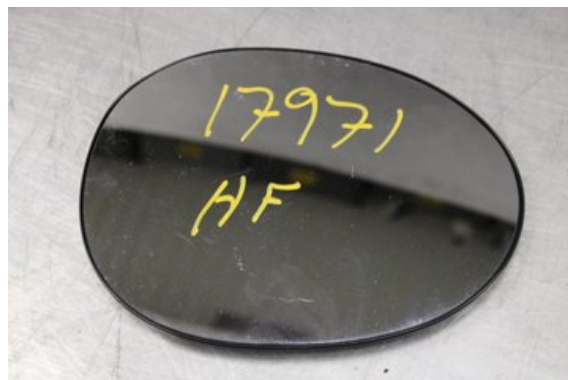

Stock no.:

W599429

Pris saknas

Shipping price / Shipping time:

- / 1-3 days

Vimmerby Bildemontering AB

Källnäs 110

59872 Södra Vi

Tel.: 0492-20028

Fax: 0492-20720

www.vimmerbybildemontering.se

Part - Rearview mirror glass

Stock no.:	Position:	Quality:	Fits fr./to m.y
W599429	Right	A	-
New code:	Manufacturer:	Manufacturer no.:	Original no.:
-	-	-	-
Description:			
Testad OK			

Vehicle - Toyota Aygo

Chassi no.:	Model year:	Milage:	Fuel:
JTDKG10C70N148461	2007	-	Bensin
Colour:	Colour code:	Interior:	Interior code:
MGRÅ	-	-	-
Gearbox:	Gearbox no.:	Gearbox ratio:	Group code:
5vxl	-	-	-
Engine:	Engine code:	Manufacturing date:	Registration date:
1.0i/1KR-FE	-	200702	2007-03-07
Description:			
1.0I KOMBI-SEDAN 68HK 1.0I/1KR-FE 5VXL 5DR CC BENSI			