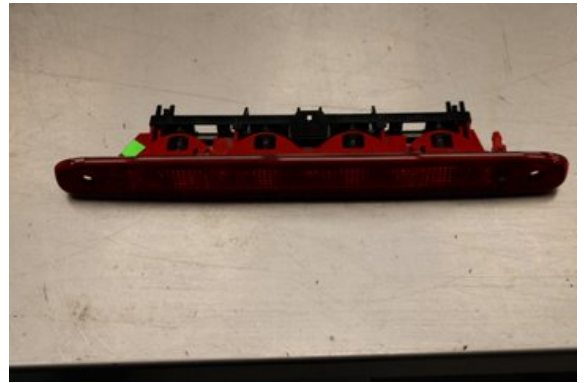

Stock no.:

W592832

Pris saknas

Shipping price / Shipping time:

- / 1-3 days

Vimmerby Bildemontering AB

Källenas 110

59872 Södra Vi

Tel.: 0492-20028

Fax: 0492-20720

www.vimmerbybildemontering.se

Part - Brake light rear window

Stock no.:	Position:	Quality:	Fits fr./to m.y
W592832		A	-
New code:	Manufacturer:	Manufacturer no.:	Original no.:
-	-	-	-
Description:			
Testad OK			

Vehicle - Citroen C1

Chassi no.:	Model year:	Milage:	Fuel:
VF7PNCFAC89316745	2009	3.602	Bensin
Colour:	Colour code:	Interior:	Interior code:
RÖD	-	-	-
Gearbox:	Gearbox no.:	Gearbox ratio:	Group code:
5vxl	-	-	-
Engine:	Engine code:	Manufacturing date:	Registration date:
1.0i/CFA	-	200902	2009-02-23
Description:			
1.0I KOMBI-SEDAN 68HK 1.0I/CFA 5VXL 5DR CC BENSIN			