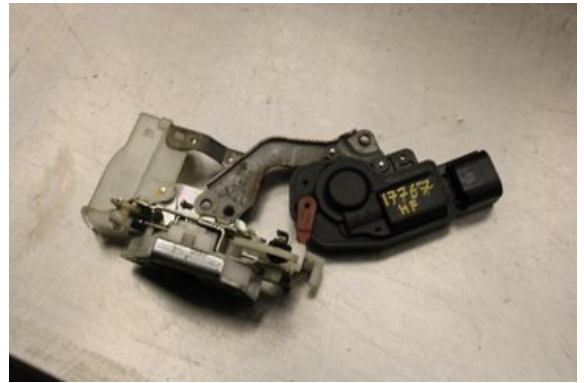

### Part - Lock case Door lock

Stock no.:	Position:	Quality:	Fits fr./to m.y
W592823		A	-
New code:	Manufacturer:	Manufacturer no.:	Original no.:
-	-	-	-
Description:			
h.fram Testad OK h.fram			

### Vehicle - Citroen C1

Chassi no.:	Model year:	Milage:	Fuel:
VF7PNCFAC89316745	2009	3.602	Bensin
Colour:	Colour code:	Interior:	Interior code:
RÖD	-	-	-
Gearbox:	Gearbox no.:	Gearbox ratio:	Group code:
5vxl	-	-	-
Engine:	Engine code:	Manufacturing date:	Registration date:
1.0i/CFA	-	200902	2009-02-23
Description:			
1.0I KOMBI-SEDAN 68HK 1.0I/CFA 5VXL 5DR CC BENSIN			