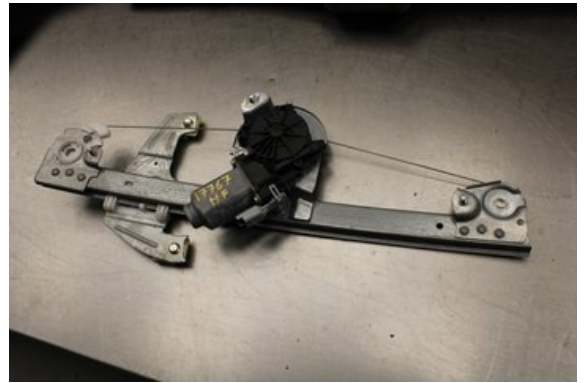

Stock no.:

W592821

600 SEK

Shipping price / Shipping time:

- / 1-3 days

Vimmerby Bildemontering AB

Källenas 110

59872 Södra Vi

Tel.: 0492-20028

Fax: 0492-20720

www.vimmerbybildemontering.se

Part - Window lifter electric complete

Stock no.:	Position:	Quality:	Fits fr./to m.y
W592821		A	-
New code:	Manufacturer:	Manufacturer no.:	Original no.:
-	-	-	9222T6
Description:			
HF Testad OK HF			

Vehicle - Citroen C1

Chassi no.:	Model year:	Milage:	Fuel:
VF7PNCFAC89316745	2009	3.602	Bensin
Colour:	Colour code:	Interior:	Interior code:
RÖD	-	-	-
Gearbox:	Gearbox no.:	Gearbox ratio:	Group code:
5vxl	-	-	-
Engine:	Engine code:	Manufacturing date:	Registration date:
1.0i/CFA	-	200902	2009-02-23
Description:			
1.0I KOMBI-SEDAN 68HK 1.0I/CFA 5VXL 5DR CC BENSIN			