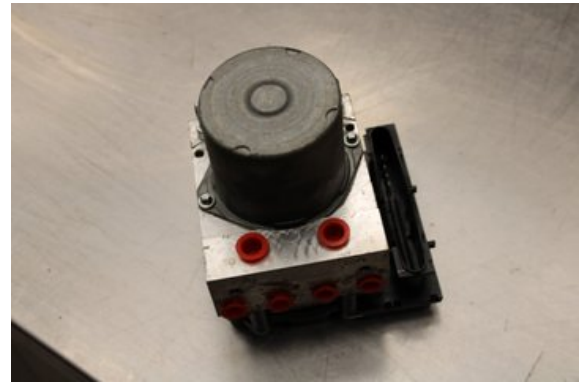

Stock no.:

W592788

Pris saknas

Shipping price / Shipping time:

- / 1-3 days

Vimmerby Bildemontering AB

Källenas 110

59872 Södra Vi

Tel.: 0492-20028

Fax: 0492-20720

www.vimmerbybildemontering.se

Part - ABS Hydraulic Aggregate

Stock no.:	Position:	Quality:	Fits fr./to m.y
W592788		A	-
New code:	Manufacturer:	Manufacturer no.:	Original no.:
-	-	0265235316	445400H010
Description:			
Testad OK			

Vehicle - Citroen C1

Chassi no.:	Model year:	Milage:	Fuel:
VF7PNCFAC89316745	2009	3.602	Bensin
Colour:	Colour code:	Interior:	Interior code:
RÖD	-	-	-
Gearbox:	Gearbox no.:	Gearbox ratio:	Group code:
5vxl	-	-	-
Engine:	Engine code:	Manufacturing date:	Registration date:
1.0i/CFA	-	200902	2009-02-23
Description:			
1.0I KOMBI-SEDAN 68HK 1.0I/CFA 5VXL 5DR CC BENSIN			