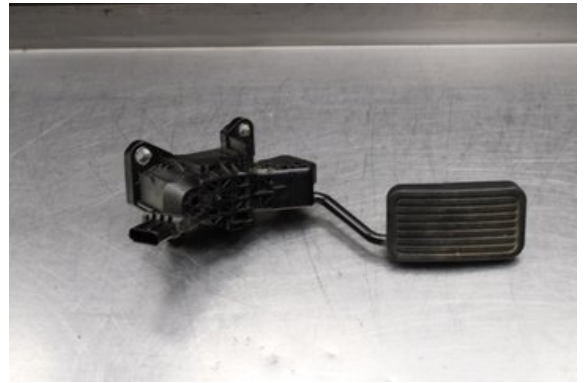

Stock no.:

W580274

400 SEK

Shipping price / Shipping time:

- / 1-3 days

Vimmerby Bildemontering AB

Källnäs 110

59872 Södra Vi

Tel.: 0492-20028

Fax: 0492-20720

www.vimmerbybildemontering.se

Part - Gas regulator

Stock no.:	Position:	Quality:	Fits fr./to m.y
W580274	-	A	-
New code:	Manufacturer:	Manufacturer no.:	Original no.:
-	-	2700000380	04R10A02981
Description:			
Testad OK			

Vehicle - Honda CR-V

Chassi no.:	Model year:	Milage:	Fuel:
SHSRE6780EU011418	2014	26.765	Diesel
Colour:	Colour code:	Interior:	Interior code:
BLÅ	-	-	-
Gearbox:	Gearbox no.:	Gearbox ratio:	Group code:
6vxl	-	-	-
Engine:	Engine code:	Manufacturing date:	Registration date:
2.2CDTi/N22B4	-	-	2014-09-22
Description:			
2.2CDTI DIESEL SUV 150HK 2.2CDTI/N22B4 6VXL 5DR SUV			