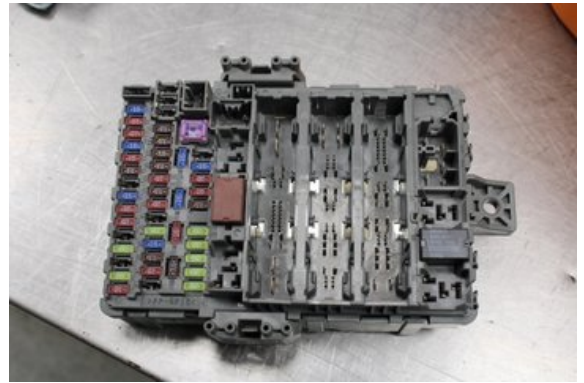

Stock no.:

W580219

1.000 SEK

Shipping price / Shipping time:

- / 1-3 days

Vimmerby Bildemontering AB

Källenas 110

59872 Södra Vi

Tel.: 0492-20028

Fax: 0492-20720

www.vimmerbybildemontering.se

Part - Fuse box / Electricity central

Stock no.:	Position:	Quality:	Fits fr./to m.y
W580219		A	-
New code:	Manufacturer:	Manufacturer no.:	Original no.:
-	-	F54T1EG220	-
Description:			
Testad OK			

Vehicle - Honda CR-V

Chassi no.:	Model year:	Milage:	Fuel:
SHSRE6780EU011418	2014	26.765	Diesel
Colour:	Colour code:	Interior:	Interior code:
BLÅ	-	-	-
Gearbox:	Gearbox no.:	Gearbox ratio:	Group code:
6vxl	-	-	-
Engine:	Engine code:	Manufacturing date:	Registration date:
2.2CDTi/N22B4	-	-	2014-09-22
Description:			
2.2CDTI DIESEL SUV 150HK 2.2CDTI/N22B4 6VXL 5DR SUV			