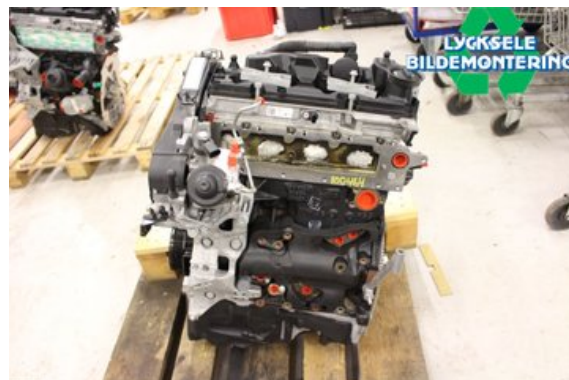

Stock no.:

W461999

19.000 SEK

Shipping price / Shipping time:

- / 1-3 days

Lycksele Bildemontering AB

Karossvägen 4

92145 Lycksele

Tel.: 0950-12140

Fax: 0950-14928

www.lyckselebildemontering.se

Part - Engine Diesel

Stock no.:	Position:	Quality:	Fits fr./to m.y
W461999		A	-
New code:	Manufacturer:	Manufacturer no.:	Original no.:
DETA	-	-	04L100091CX
Description:			
2,0L TDI 140kw			

Vehicle - Audi A4, S4

Chassi no.:	Model year:	Milage:	Fuel:
WAUZZZF47HA088396	2016	5.067	Diesel
Colour:	Colour code:	Interior:	Interior code:
Vit	Y9C	-	-
Gearbox:	Gearbox no.:	Gearbox ratio:	Group code:
Automat	A	-	-
Engine:	Engine code:	Manufacturing date:	Registration date:
1968	DETA	201610	20161021