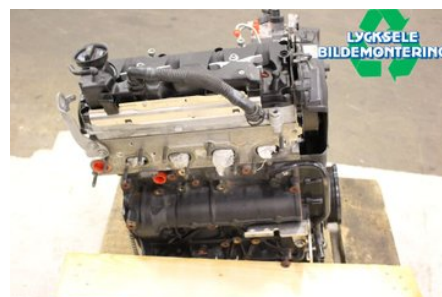

Vehicle - Audi A4, S4

Chassi no.:	Model year:	Milage:	Fuel:
WAUZZZF47HA088396	2016	5.067	Diesel
Colour:	Colour code:	Interior:	Interior code:
Vit	Y9C	-	-
Gearbox:	Gearbox no.:	Gearbox ratio:	Group code:
Automat	A	-	-
Engine:	Engine code:	Manufacturing date:	Registration date:
1968	DETA	201610	20161021

Description:

AUDI A4-S4 16- DETA AUTOMAT 5DR STATIONSVAGN KOMBI