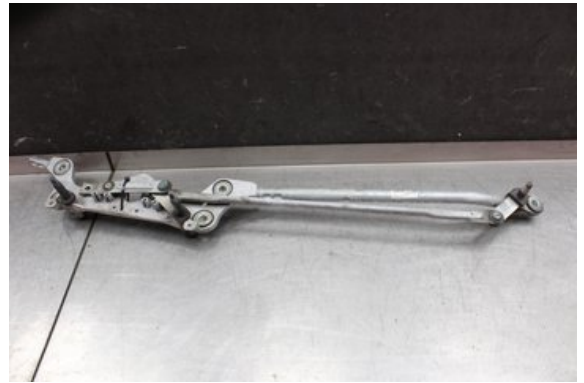

Tel.: 0492-20028

Fax: 0492-20720

www.vimmerbybildemontering.se

Part - Windshield Wiper mechanism

Stock no.:	Position:	Quality:	Fits fr./to m.y
W576938		A	-
New code:	Manufacturer:	Manufacturer no.:	Original no.:
-	-	3397021158	7P0955023
Description:			
TESTAD OK			