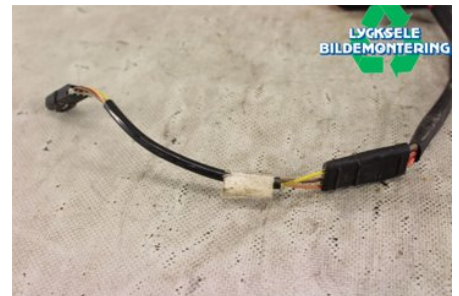

### Part - Tail light Compl

Stock no.:	Position:	Quality:	Fits fr./to m.y
W353314		A	-
New code:	Manufacturer:	Manufacturer no.:	Original no.:
	-	-	2432034
Description:			
IQ			

### Vehicle - Polaris Snöskoter

Chassi no.:	Model year:	Milage:	Fuel:
SN1PK6FEX7C720037	2007	996	-
Colour:	Colour code:	Interior:	Interior code:
SVART	-	-	-
Gearbox:	Gearbox no.:	Gearbox ratio:	Group code:
-	-	-	-
Engine:	Engine code:	Manufacturing date:	Registration date:
-	600HO	-	-
Description:			
POLARIS 600 RMK 144 600HO BAND			