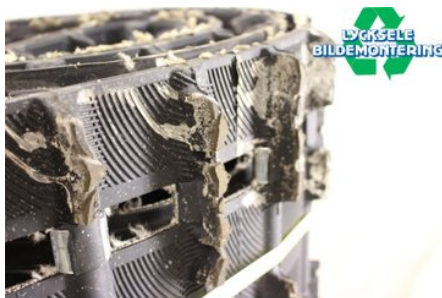

Vehicle - Arctic Cat Snöskoter

Chassi no.:	Model year:	Milage:	Fuel:
4UF16SNW8GT114499	2016	432	-
Colour:	Colour code:	Interior:	Interior code:
FLERF	-	-	-
Gearbox:	Gearbox no.:	Gearbox ratio:	Group code:
-	-	-	-
Engine:	Engine code:	Manufacturing date:	Registration date:
-	4TAKT	-	-
Description: ARCTIC CAT PANTERA 4TAKT