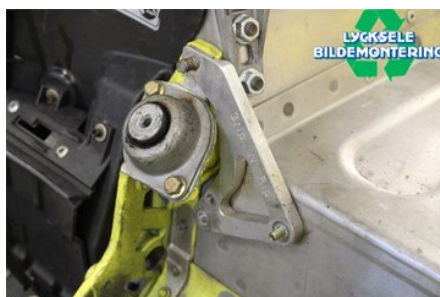

Tel.: 0950-12140

Fax: 0950-14928

www.lyckselebildemontering.se

Part - Snöskoter delar övrigt

Stock no.:	Position:	Quality:	Fits fr./to m.y
W391255		A	-
New code:	Manufacturer:	Manufacturer no.:	Original no.:
	-	-	GRIP N RIP
Description: XM CHASSIEFÖRSTÄRKNING, GRIP N RIP			

Vehicle - Ski-Doo Snöskoter

Chassi no.:	Model year:	Milage:	Fuel:
2BPSBMHB5HV000004	2017	213	-
Colour:	Colour code:	Interior:	Interior code:
FLERF	-	-	-
Gearbox:	Gearbox no.:	Gearbox ratio:	Group code:
-	-	-	-
Engine:	Engine code:	Manufacturing date:	Registration date:
-	M9641475		20161024
Description: RS 600 M9641475			