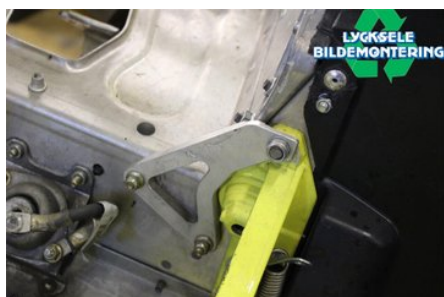

Tel.: 0950-12140

Fax: 0950-14928

www.lyckselebildemontering.se

Part - Snöskoter delar övrigt

Stock no.:	Position:	Quality:	Fits fr./to m.y
W391255		A	-
New code:	Manufacturer:	Manufacturer no.:	Original no.:
	-	-	GRIP N RIP
Description: XM CHASSIEFÖRSTÄRKNING, GRIP N RIP			

Vehicle - Ski-Doo Snöskoter

Chassi no.:	Model year:	Milage:	Fuel:
2BPSBMHB5HV000004	2017	213	-
Colour:	Colour code:	Interior:	Interior code:
FLERF	-	-	-
Gearbox:	Gearbox no.:	Gearbox ratio:	Group code:
-	-	-	-
Engine:	Engine code:	Manufacturing date:	Registration date:
-	M9641475		20161024
Description: RS 600 M9641475			