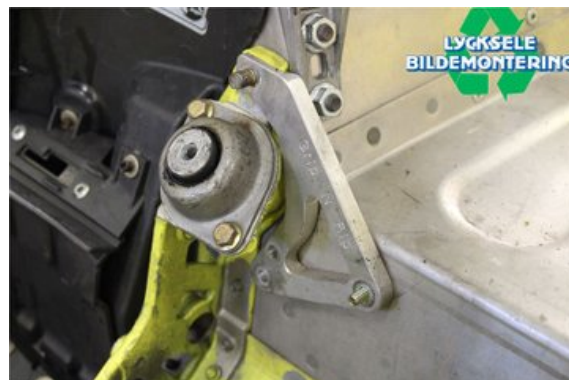

Tel.: 0950-12140

Fax: 0950-14928

www.lyckselebildemontering.se

Part - Snöskoter delar övrigt

Stock no.:	Position:	Quality:	Fits fr./to m.y
W391255		A	-
New code:	Manufacturer:	Manufacturer no.:	Original no.:
	-	-	GRIP N RIP
Description: XM CHASSIEFÖRSTÄRKNING, GRIP N RIP			

Vehicle - Ski-Doo Snöskoter

Chassi no.:	Model year:	Milage:	Fuel:
2BPSBMHB5HV000004	2017	213	-
Colour:	Colour code:	Interior:	Interior code:
FLERF	-	-	-
Gearbox:	Gearbox no.:	Gearbox ratio:	Group code:
-	-	-	-
Engine:	Engine code:	Manufacturing date:	Registration date:
-	M9641475		20161024
Description: RS 600 M9641475			