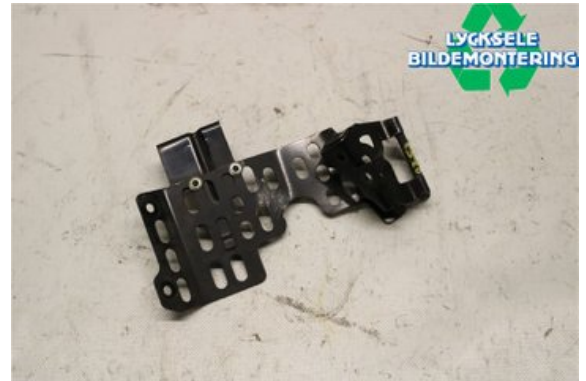

Stock no.:

W391246

80 SEK

Shipping price / Shipping time:

- / 1-3 days

Lycksele Bildemontering AB

Karossvägen 4

92145 Lycksele

Tel.: 0950-12140

Fax: 0950-14928

www.lyckselebildemontering.se

Part - Snöskoter delar övrigt

Stock no.:	Position:	Quality:	Fits fr./to m.y
W391246		A	-
New code:	Manufacturer:	Manufacturer no.:	Original no.:
	-	-	417300430
Description:			
XM BAKRE FÄSTE VARIATORSKYDD, 600RS			

Vehicle - Ski-Doo Snöskoter

Chassi no.:	Model year:	Milage:	Fuel:
2BPSBMHB5HV000004	2017	213	-
Colour:	Colour code:	Interior:	Interior code:
FLERF	-	-	-
Gearbox:	Gearbox no.:	Gearbox ratio:	Group code:
-	-	-	-
Engine:	Engine code:	Manufacturing date:	Registration date:
-	M9641475		20161024
Description:			
RS 600 M9641475			