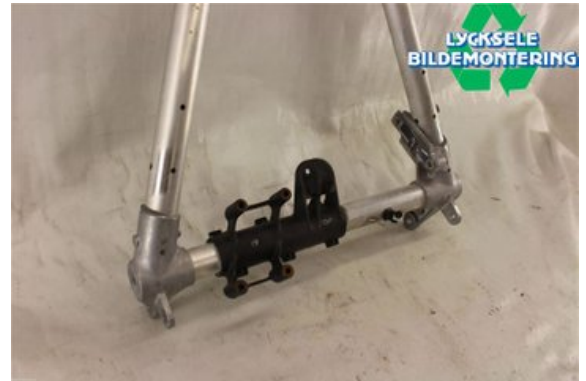

### Part - Snöskoter delar övrigt

Stock no.:	Position:	Quality:	Fits fr./to m.y
W369378		A	-
New code:	Manufacturer:	Manufacturer no.:	Original no.:
	-	-	1019548
Description:			
PRORIDE FRÄMRE PYRAMID, SWB ASSAULT			