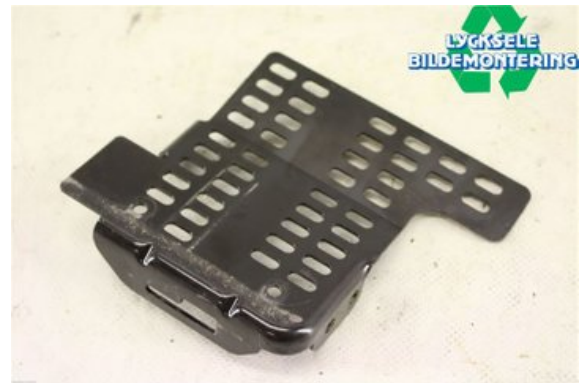

### Part - Snöskoter delar övrigt

Stock no.:	Position:	Quality:	Fits fr./to m.y
W367467		A	-

New code:	Manufacturer:	Manufacturer no.:	Original no.:
	-	-	-

Description:  
GEN4 FRÄMARE HÅLLARE VARIATORSKYDD

### Vehicle - Ski-Doo Snöskoter

Chassi no.:	Model year:	Milage:	Fuel:
2BPSTDHP6HV000411	2017	144	-

Colour:	Colour code:	Interior:	Interior code:
FLERF	-	-	-

Gearbox:	Gearbox no.:	Gearbox ratio:	Group code:
-	-	-	-