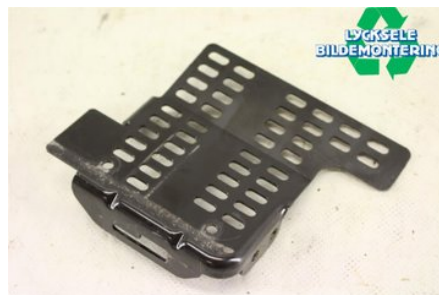

Vehicle - Ski-Doo Snöskoter

Chassi no.:	Model year:	Milage:	Fuel:
2BPSTDHP6HV000411	2017	144	-

Colour:	Colour code:	Interior:	Interior code:
FLERF	-	-	-

Gearbox:	Gearbox no.:	Gearbox ratio:	Group code:
-	-	-	-

Engine:	Engine code:	Manufacturing date:	Registration date:
-	M1341150	-	-

Description:
SUMMIT X M1341150