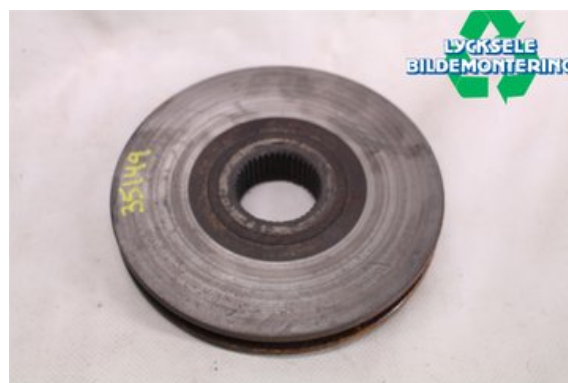

### Part - Bromsskiva Snöskoter

Stock no.:	Position:	Quality:	Fits fr./to m.y
W331193		A	-
New code:	Manufacturer:	Manufacturer no.:	Original no.:
	-	-	-
Description:			
F8 SNO PRO			

### Vehicle - Arctic Cat Snöskoter

Chassi no.:	Model year:	Milage:	Fuel:
4UF07SNW37T127055	2007	597	-
Colour:	Colour code:	Interior:	Interior code:
FLERF	-	-	-
Gearbox:	Gearbox no.:	Gearbox ratio:	Group code:
-	-	-	-
Engine:	Engine code:	Manufacturing date:	Registration date:
-	800HO	-	-
Description:			
ARCTIC CAT F8 SNO PRO 800HO BAND			