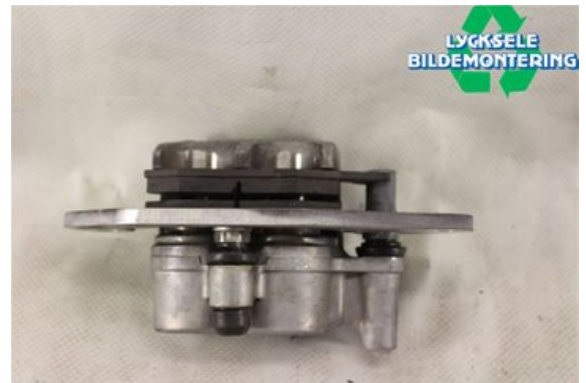

Stock no.:

W348334

500 SEK

Shipping price / Shipping time:

- / 1-3 days

Lycksele Bildemontering AB

Karossvägen 4

92145 Lycksele

Tel.: 0950-12140

Fax: 0950-14928

www.lyckselebildemontering.se

Part - Bromsok Snöskoter

Stock no.:	Position:	Quality:	Fits fr./to m.y
W348334		A	-
New code:	Manufacturer:	Manufacturer no.:	Original no.:
-	-	-	-
Description:	-		