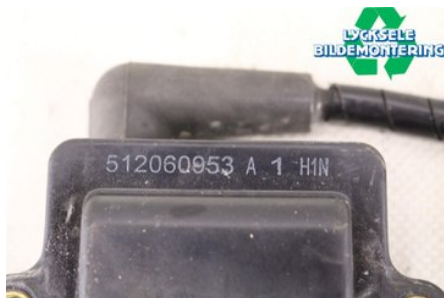

Vehicle - Ski-Doo Snöskoter

Chassi no.:	Model year:	Milage:	Fuel:
2BPSTDFDXFV000076	2015	-	-
Colour:	Colour code:	Interior:	Interior code:
FLERF	-	-	-
Gearbox:	Gearbox no.:	Gearbox ratio:	Group code:
-	-	-	-
Engine:	Engine code:	Manufacturing date:	Registration date:
-	800ETEC	-	-

Description:

SKI-DOO SUMMIT T3 163" & 8 800ETEC