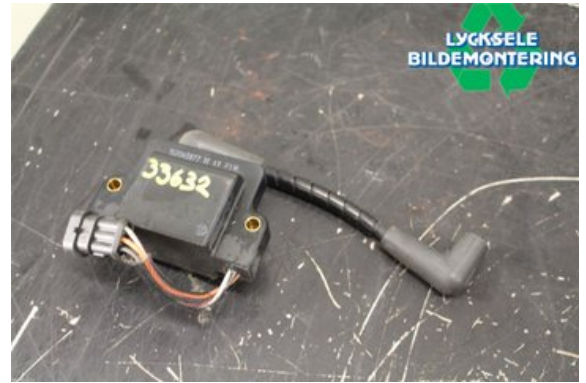

Stock no.:

W302247

500 SEK

Shipping price / Shipping time:

- / 1-3 days

Lycksele Bildemontering AB

Karossvägen 4

92145 Lycksele

Tel.: 0950-12140

Fax: 0950-14928

www.lyckselebildemontering.se

Part - Coil

Stock no.:	Position:	Quality:	Fits fr./to m.y
W302247		A	-
New code:	Manufacturer:	Manufacturer no.:	Original no.:
	-	-	512060877
Description:			
800 ETEC			

Vehicle - Lynx Snöskoter

Chassi no.:	Model year:	Milage:	Fuel:
YH2LSUEF6ER000131	2014	456	-
Colour:	Colour code:	Interior:	Interior code:
FLERF	-	-	-
Gearbox:	Gearbox no.:	Gearbox ratio:	Group code:
-	-	-	-
Engine:	Engine code:	Manufacturing date:	Registration date:
-	800ETEC	-	-

Description:

800 E-TEC RAVE RE 800ETEC

Direct link: <http://www.bildelsbasen.se/140-W302247.html>