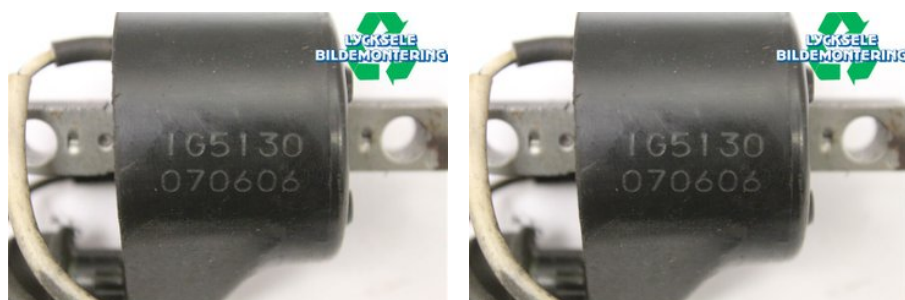

Stock no.:

W248824

125 SEK

Shipping price / Shipping time:

- / 1-3 days

Lycksele Bildemontering AB

Karossvägen 4

92145 Lycksele

Tel.: 0950-12140

Fax: 0950-14928

www.lyckselebildemontering.se

Part - Coil

Stock no.:	Position:	Quality:	Fits fr./to m.y
W248824		A* A-detalj med nån defekt	-
New code:	Manufacturer:	Manufacturer no.:	Original no.:
IG5130	-	-	070606
Description:			
-			

Vehicle - Arctic Cat Snöskoter

Chassi no.:	Model year:	Milage:	Fuel:
4UF08SNW78T109253	2008	-	-
Colour:	Colour code:	Interior:	Interior code:
FLERF	-	-	-
Gearbox:	Gearbox no.:	Gearbox ratio:	Group code:
-	-	-	-
Engine:	Engine code:	Manufacturing date:	Registration date:
-	1000CC	-	-
Description:			
ARCTIC CAT M1000 EF 1000CC BAND			