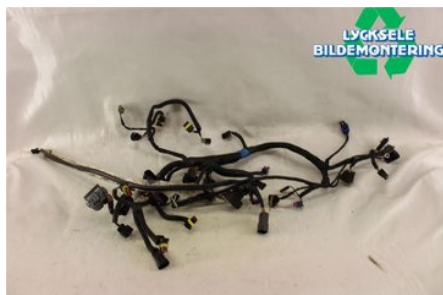

### Part - Actuator loom

Stock no.:	Position:	Quality:	Fits fr./to m.y
W365841		A	-
New code:	Manufacturer:	Manufacturer no.:	Original no.:
	-	-	515177130
Description:			
XM, CHASSIE			

### Vehicle - Ski-Doo Snöskoter

Chassi no.:	Model year:	Milage:	Fuel:
2BPSTCCA9CV000084	2013	521	-
Colour:	Colour code:	Interior:	Interior code:
FLERF	-	-	-
Gearbox:	Gearbox no.:	Gearbox ratio:	Group code:
-	-	-	-
Engine:	Engine code:	Manufacturing date:	Registration date:
-	M7589400	-	-
Description:			
SKI-DOO SUMMIT 800 E-TEC M7589400			