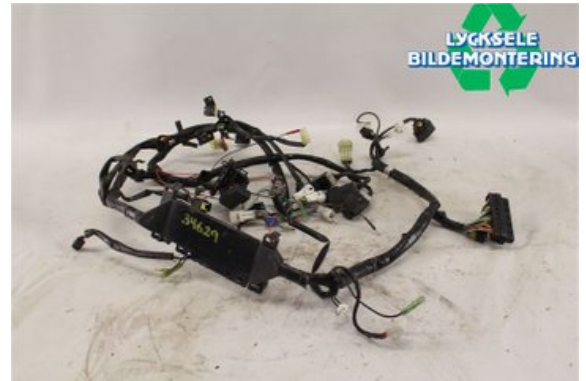

Stock no.:

W312078

600 SEK

Shipping price / Shipping time:

- / 1-3 days

Lycksele Bildemontering AB

Karossvägen 4

92145 Lycksele

Tel.: 0950-12140

Fax: 0950-14928

www.lyckselebildemontering.se

Part - Actuator loom

Stock no.:	Position:	Quality:	Fits fr./to m.y
W312078		A	-
New code:	Manufacturer:	Manufacturer no.:	Original no.:
	-	-	8FA8259000
Description:			
CHASSIE			

Vehicle - Yamaha Snöskoter

Chassi no.:	Model year:	Milage:	Fuel:
JYE8FA0083A005138	2003	-	-
Colour:	Colour code:	Interior:	Interior code:
BLÅ	-	-	-
Gearbox:	Gearbox no.:	Gearbox ratio:	Group code:
FRAM/BACK	-	-	-
Engine:	Engine code:	Manufacturing date:	Registration date:
-	4CYL 1000CC	-	-

Description:
YAMAHA RX1 4CYL 1000CC FRAM/BACK BAND

Direct link: <http://www.bildelsbasen.se/140-W312078.html>