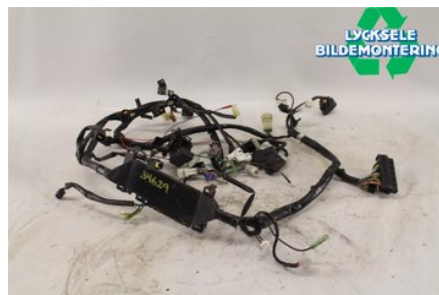

Tel.: 0950-12140

Fax: 0950-14928

www.lyckselebildemontering.se

Part - Actuator loom

Stock no.:	Position:	Quality:	Fits fr./to m.y
W312078		A	-
New code:	Manufacturer:	Manufacturer no.:	Original no.:
	-	-	8FA8259000
Description:			
CHASSIE			

Vehicle - Yamaha Snöskoter

Chassi no.:	Model year:	Milage:	Fuel:
JYE8FA0083A005138	2003	-	-
Colour:	Colour code:	Interior:	Interior code:
BLÅ	-	-	-
Gearbox:	Gearbox no.:	Gearbox ratio:	Group code:
FRAM/BACK	-	-	-
Engine:	Engine code:	Manufacturing date:	Registration date:
-	4CYL 1000CC	-	-

Description:
YAMAHA RX1 4CYL 1000CC FRAM/BACK BAND

Direct link: <http://www.bildelsbasen.se/140-W312078.html>