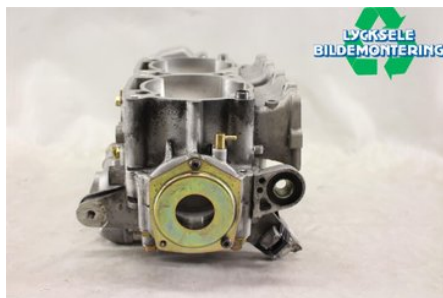

Stock no.:

W335673

1.250 SEK

Shipping price / Shipping time:

- / 1-3 days

Lycksele Bildemontering AB

Karossvägen 4

92145 Lycksele

Tel.: 0950-12140

Fax: 0950-14928

www.lyckselebildemontering.se

Part - Engine block

Stock no.:	Position:	Quality:	Fits fr./to m.y
W335673		M -TRASIGT MOTORFÄSTE	-
New code:	Manufacturer:	Manufacturer no.:	Original no.:
	-	-	1204723-05
Description:			
AXYS 800			

Vehicle - Polaris Snöskoter

Chassi no.:	Model year:	Milage:	Fuel:
SN1EG8PE9GC170350	2016	105	-
Colour:	Colour code:	Interior:	Interior code:
155"	-	-	-
Gearbox:	Gearbox no.:	Gearbox ratio:	Group code:
-	-	-	-
Engine:	Engine code:	Manufacturing date:	Registration date:
-	800CFI2	-	-
Description:			
PRO RMK 800 AXYS 800CFI2			