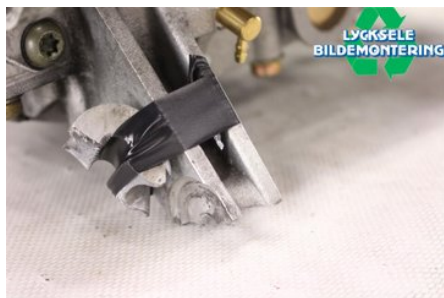

Vehicle - Polaris Snöskoter

Chassi no.:	Model year:	Milage:	Fuel:
SN1EG8PE9GC170350	2016	105	-
Colour:	Colour code:	Interior:	Interior code:
155"	-	-	-
Gearbox:	Gearbox no.:	Gearbox ratio:	Group code:
-	-	-	-
Engine:	Engine code:	Manufacturing date:	Registration date:
-	800CFI2	-	-
Description:			
PRO RMK 800 AXYS 800CFI2