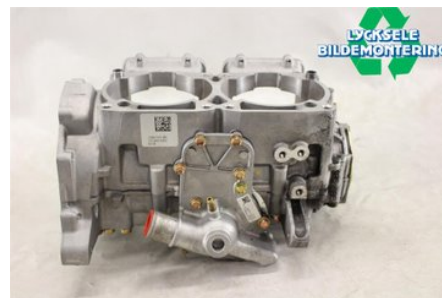

Tel.: 0950-12140

Fax: 0950-14928

www.lyckselebildemontering.se

Part - Engine block

Stock no.:	Position:	Quality:	Fits fr./to m.y
W335673		M -TRASIGT MOTORFÄSTE	-
New code:	Manufacturer:	Manufacturer no.:	Original no.:
	-	-	1204723-05
Description:			
AXYS 800			

Vehicle - Polaris Snöskoter

Chassi no.:	Model year:	Milage:	Fuel:
SN1EG8PE9GC170350	2016	105	-
Colour:	Colour code:	Interior:	Interior code:
155"	-	-	-
Gearbox:	Gearbox no.:	Gearbox ratio:	Group code:
-	-	-	-
Engine:	Engine code:	Manufacturing date:	Registration date:
-	800CFI2	-	-
Description:			
PRO RMK 800 AXYS 800CFI2			