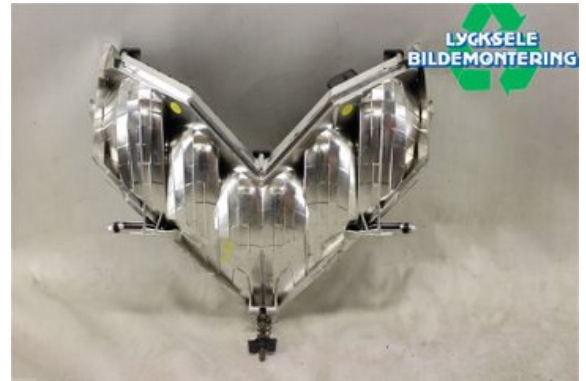

Stock no.:

W340396

1.000 SEK

Shipping price / Shipping time:

- / 1-3 days

Lycksele Bildemontering AB

Karossvägen 4

92145 Lycksele

Tel.: 0950-12140

Fax: 0950-14928

www.lyckselebildemontering.se

Part - Head light

Stock no.:	Position:	Quality:	Fits fr./to m.y
W340396	Equilateral	A	-
New code:	Manufacturer:	Manufacturer no.:	Original no.:
-	-	-	2412497
Description:			
AXYS,LED			

Vehicle - Polaris Snöskoter

Chassi no.:	Model year:	Milage:	Fuel:
SN1EEC8P9HC716834	2017	90	-
Colour:	Colour code:	Interior:	Interior code:
FLERF	-	-	-
Gearbox:	Gearbox no.:	Gearbox ratio:	Group code:
-	-	-	-
Engine:	Engine code:	Manufacturing date:	Registration date:
-	800CFI2	-	-
Description:			
POLARIS SWB ASSAULT 144 800CFI2			