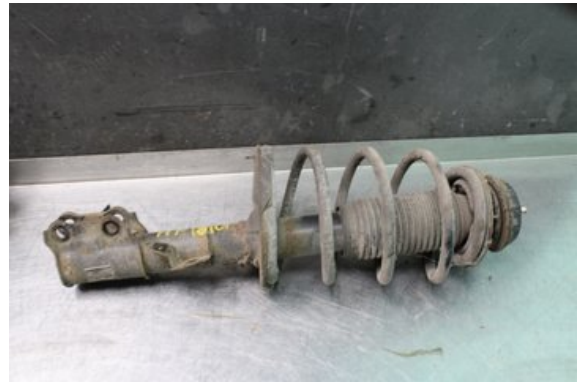

### Part - Strut front

Stock no.:	Position:	Quality:	Fits fr./to m.y
W566774	Right	A	-
New code:	Manufacturer:	Manufacturer no.:	Original no.:
-	-	-	-
Description:			
Testad OK			

### Vehicle - Hyundai i20

Chassi no.:	Model year:	Milage:	Fuel:
NLHBB51BABZ038550	2011	14.662	Bensin
Colour:	Colour code:	Interior:	Interior code:
VIT	-	-	-
Gearbox:	Gearbox no.:	Gearbox ratio:	Group code:
5vxl/PBT1	4300002611	-	-
Engine:	Engine code:	Manufacturing date:	Registration date:
1.2i/G4LA	2110103M10	201101	2011-02-24
Description:			
1.2I KOMBI-SEDAN 78HK 1.2I/G4LA 5VXL/PBT1 CC BENSIN			