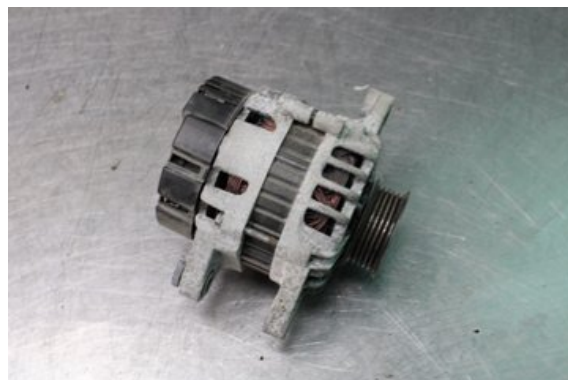

Stock no.:

W566767

1.000 SEK

Shipping price / Shipping time:

- / 1-3 days

Vimmerby Bildemontering AB

Källenas 110

59872 Södra Vi

Tel.: 0492-20028

Fax: 0492-20720

www.vimmerbybildemontering.se

Part - Alternator

Stock no.:	Position:	Quality:	Fits fr./to m.y
W566767		A	-
New code:	Manufacturer:	Manufacturer no.:	Original no.:
-	-	2606900	3730003300
Description:			
Testad OK			

Vehicle - Hyundai i20

Chassi no.:	Model year:	Milage:	Fuel:
NLHBB51BABZ038550	2011	14.662	Bensin
Colour:	Colour code:	Interior:	Interior code:
VIT	-	-	-
Gearbox:	Gearbox no.:	Gearbox ratio:	Group code:
5vxl/PBT1	4300002611	-	-
Engine:	Engine code:	Manufacturing date:	Registration date:
1.2i/G4LA	2110103M10	201101	2011-02-24
Description:			
1.2I KOMBI-SEDAN 78HK 1.2I/G4LA 5VXL/PBT1 CC BENSIN			