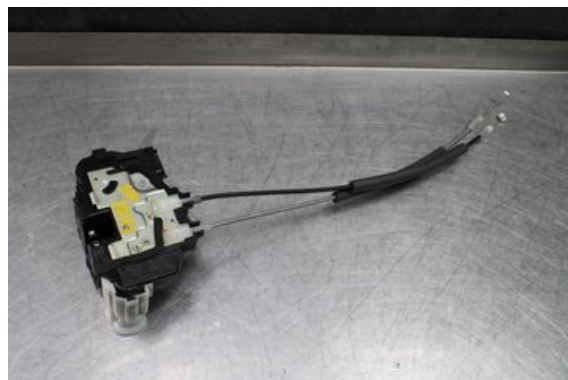

Tel.: 0492-20028

Fax: 0492-20720

www.vimmerbybildemontering.se

Part - Lock case Door lock

Stock no.:	Position:	Quality:	Fits fr./to m.y
W566749		A	-
New code:	Manufacturer:	Manufacturer no.:	Original no.:
-	-	-	813201J030
Description:			
H.fram Testad OK H.fram			

Vehicle - Hyundai i20

Chassi no.:	Model year:	Milage:	Fuel:
NLHBB51BABZ038550	2011	14.662	Bensin
Colour:	Colour code:	Interior:	Interior code:
VIT	-	-	-
Gearbox:	Gearbox no.:	Gearbox ratio:	Group code:
5vxl/PBT1	4300002611	-	-
Engine:	Engine code:	Manufacturing date:	Registration date:
1.2i/G4LA	2110103M10	201101	2011-02-24
Description:			
1.2I KOMBI-SEDAN 78HK 1.2I/G4LA 5VXL/PBT1 CC BENSIN			