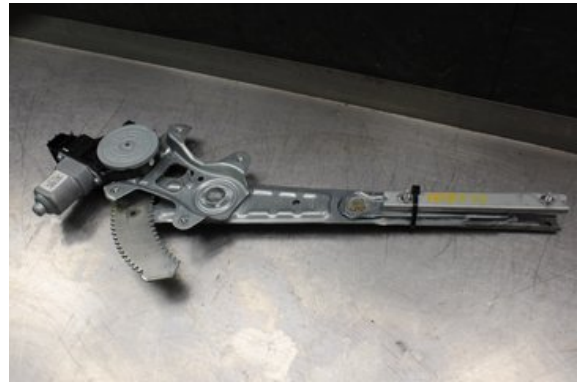

### Part - Window lifter electric complete

Stock no.:	Position:	Quality:	Fits fr./to m.y
W564472		A	-
New code:	Manufacturer:	Manufacturer no.:	Original no.:
-	-	-	-
Description:			
V.BAK Testad OK V.BAK			

### Vehicle - Nissan Navara

Chassi no.:	Model year:	Milage:	Fuel:
VSKCTND23U0012534	2016	5.087	-
Colour:	Colour code:	Interior:	Interior code:
SVART	-	-	-
Gearbox:	Gearbox no.:	Gearbox ratio:	Group code:
AUTOMAT	331004JA1C	-	-
Engine:	Engine code:	Manufacturing date:	Registration date:
2.3DCi/YS23DDT	1010200Q9L	201604	2016-05-17
Description:			
2.3DCI 4WD PICKUP 190 2.3DCI/YS23DDT AUTOMAT PIC			