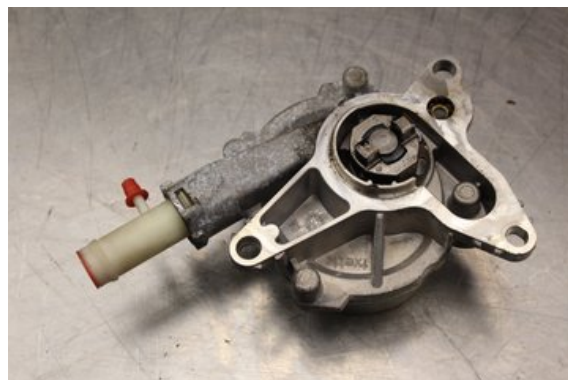

### Part - Vacuum pump

Stock no.:	Position:	Quality:	Fits fr./to m.y
W564463		A	-
New code:	Manufacturer:	Manufacturer no.:	Original no.:
-	-	-	146508418R
Description: Testad OK			

### Vehicle - Nissan Navara

Chassi no.:	Model year:	Milage:	Fuel:
VSKCTND23U0012534	2016	5.087	-
Colour:	Colour code:	Interior:	Interior code:
SVART	-	-	-
Gearbox:	Gearbox no.:	Gearbox ratio:	Group code:
AUTOMAT	331004JA1C	-	-
Engine:	Engine code:	Manufacturing date:	Registration date:
2.3DCi/YS23DDT	1010200Q9L	201604	2016-05-17
Description: 2.3DCI 4WD PICKUP 190 2.3DCI/YS23DDT AUTOMAT PIC			