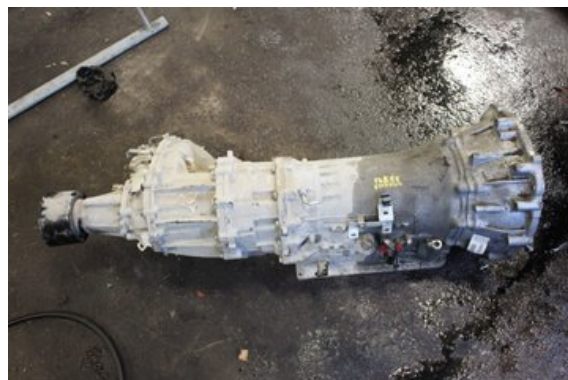

Stock no.:

W562104

40.000 SEK

Shipping price / Shipping time:

- / 1-3 days

Vimmerby Bildemontering AB

Källnäs 110

59872 Södra Vi

Tel.: 0492-20028

Fax: 0492-20720

www.vimmerbybildemontering.se

Part - Automatic gear

Stock no.:	Position:	Quality:	Fits fr./to m.y
W562104		A	-
New code:	Manufacturer:	Manufacturer no.:	Original no.:
-	-	-	31020X682B
Description:			
Testad OK			

Vehicle - Nissan Navara

Chassi no.:	Model year:	Milage:	Fuel:
VSKCTND23U0012534	2016	5.087	-
Colour:	Colour code:	Interior:	Interior code:
SVART	-	-	-
Gearbox:	Gearbox no.:	Gearbox ratio:	Group code:
AUTOMAT	331004JA1C	-	-
Engine:	Engine code:	Manufacturing date:	Registration date:
2.3DCi/YS23DDT	1010200Q9L	201604	2016-05-17
Description:			
2.3DCI 4WD PICKUP 190 2.3DCI/YS23DDT AUTOMAT PIC			